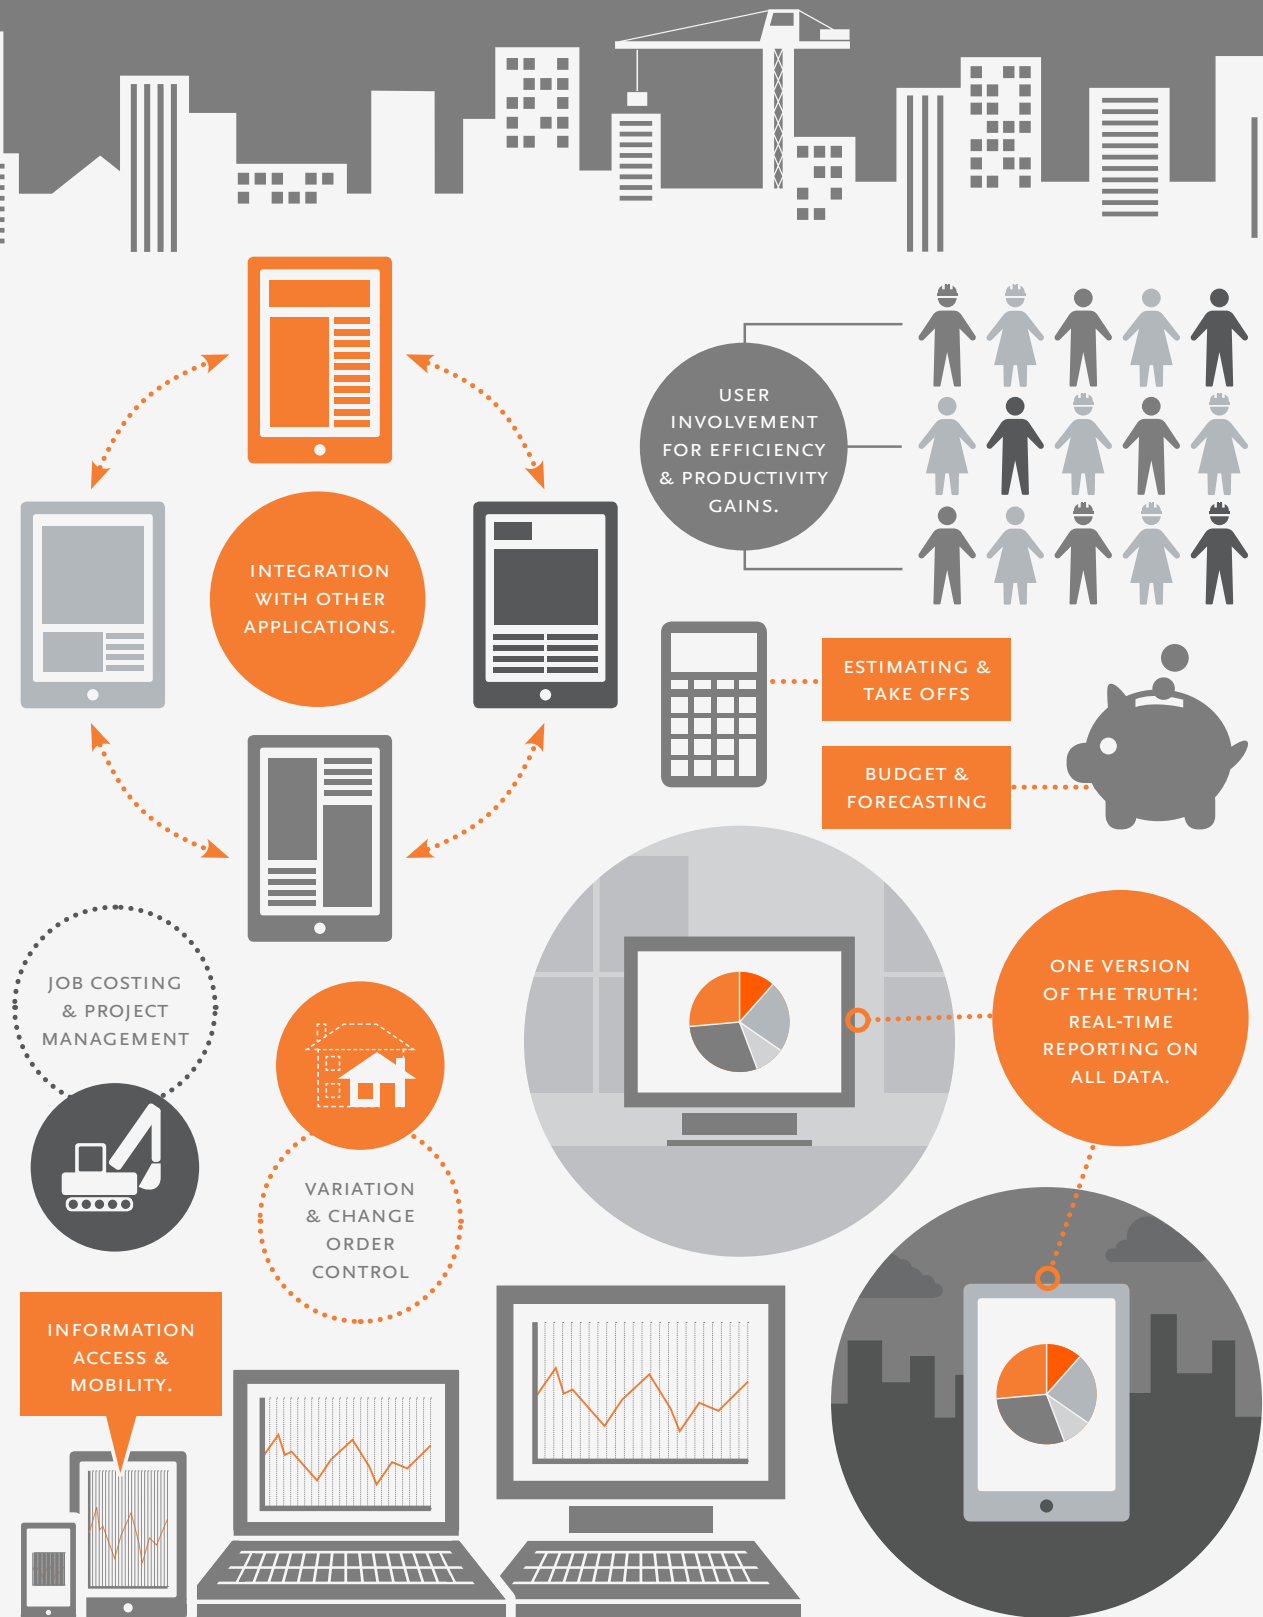

# INTEGRATED SOLUTIONS FOR THE CONSTRUCTION INDUSTRY

enabling®

▶ Read the full Whitepaper

For more information on an integrated solution for your business, visit our [Contact Us](#) page or call the Enabling team on AUS 1800 362 254 / NZ 0800 362 254